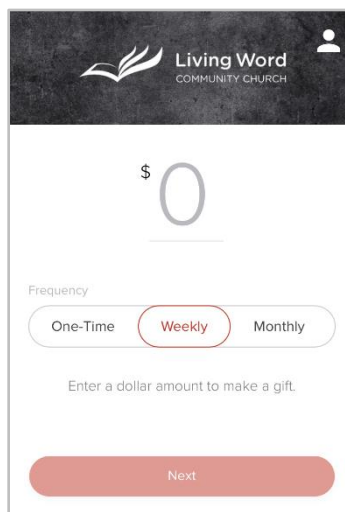

Set Up LWCC Online Giving Account

On your computer, go to LWCCyork.com/give and click on the **GIVE ONLINE** button.

Or on your smartphone, you can use the **LWCC mobile app** and tap on the **Give** tile or you can use your messaging app and text **LWCC** to **888111** and follow the link in the response message as shown below.

If this is your first time using our online giving platform, click on the avatar in the upper right corner to set up your account.

Click on **Sign up** and then select either **Continue with Email** or **Continue with Facebook**.

Set Up LWCC Online Giving Account

Complete the fields below.

The screenshot shows a mobile app interface for signing up. At the top, the URL 'auth.subsplash.com' is visible. The main heading is 'Let's get you set up.' Below this are four input fields: 'First Name', 'Last Name', 'Email address', and 'Password'. A 'SIGN UP' button is centered below the fields. Below the button, there is a link for 'Log In' for existing users. At the bottom, the Subsplash logo is displayed.