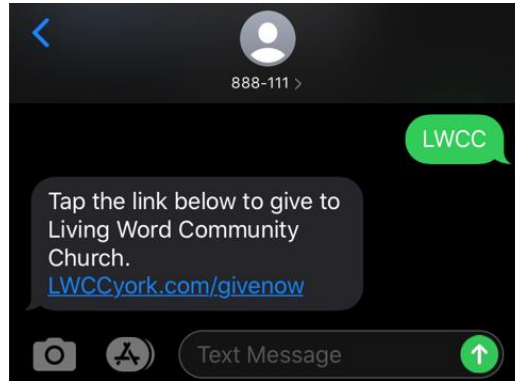

Set Up LWCC Online Giving Account

On your computer, go to LWCCyork.com/give and click on the **GIVE ONLINE** button.

Or on your smartphone, you can use the **LWCC mobile app** and tap on the **Give** tile or you can use your messaging app and text **LWCC** to **888111** and follow the link in the response message as shown below.

If this is your first time using our online giving platform, click on the avatar in the upper right corner to set up your account.

Click on **Sign up** and then select either **Continue with Email** or **Continue with Facebook**.

Set Up LWCC Online Giving Account

Complete the fields below.

The screenshot shows a mobile app interface for signing up. At the top, the URL 'auth.subsplash.com' is visible. The main heading is 'Let's get you set up.' Below this are four input fields: 'First Name', 'Last Name', 'Email address', and 'Password'. A 'SIGN UP' button is centered below the fields. Below the button, there is a link for 'Log In' for existing users. At the bottom, the Subsplash logo is displayed.