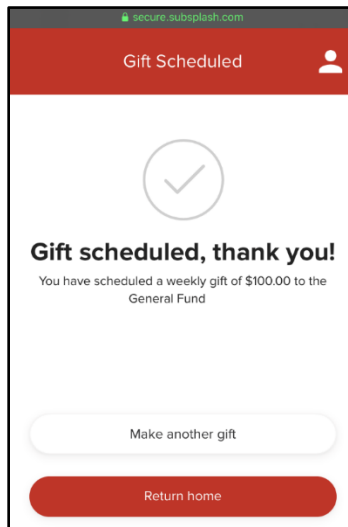

Set Up LWCC Online Giving Account

You will see an acknowledgement screen, shown below, and you will receive an email confirming your gift.

Thank you for supporting the ministries of Living Word Community Church.

2530 Cape Horn Road | Red Lion, Pennsylvania 17356 | lwccyork.com | 717.755.0089

A grace-filled community where the messiness of life, the message of hope, and the beauty of Jesus converge.