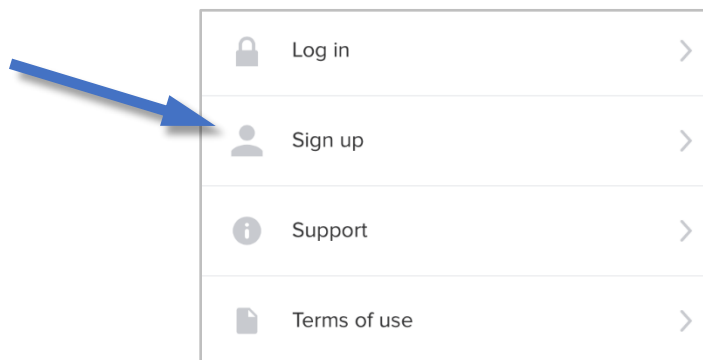

Set Up LWCC Online Giving Account

On your computer, go to LWCCyork.com/give and click on the **GIVE ONLINE** button.

Or on your smartphone, you can use the **LWCC mobile app** and tap on the **Give** tile or you can use your messaging app and text **LWCC** to **888111** and follow the link in the response message as shown below.

If this is your first time using our online giving platform, click on the avatar in the upper right corner to set up your account.

Click on **Sign up** and then select either **Continue with Email** or **Continue with Facebook**.

Set Up LWCC Online Giving Account

Complete the fields below.

The screenshot shows a mobile app interface for signing up. At the top, the URL 'auth.subsplash.com' is visible. The main heading is 'Let's get you set up.' Below this are four input fields: 'First Name', 'Last Name', 'Email address', and 'Password'. A 'SIGN UP' button is centered below the fields. Below the button, there is a link for 'Log In' for existing users. At the bottom, the Subsplash logo is displayed.