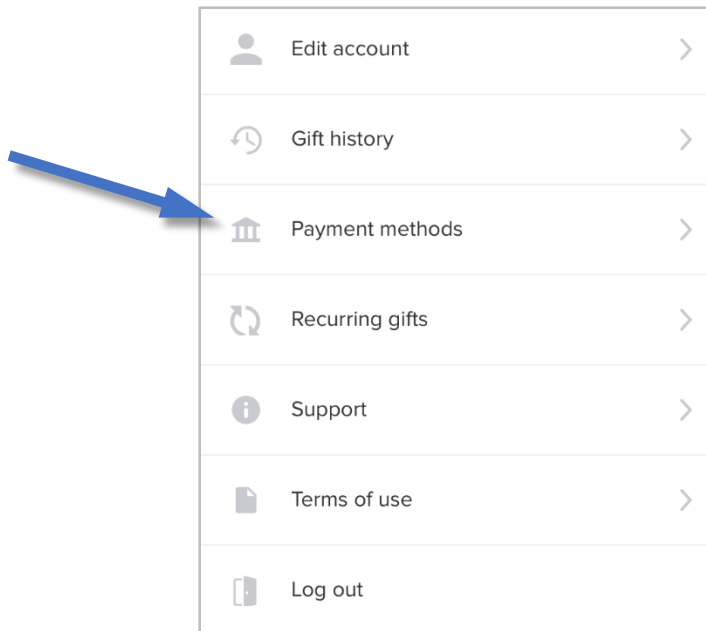

 SUBSPASH®

You will receive an email containing a 4-digit verification code. Enter the code on the next screen.

The screenshot shows a mobile app interface for email verification. The top header is red with the text 'Verify email' and a user profile icon. The main content area is white and contains the instruction 'Confirm your email by entering the code sent to sample@email.com'. Below this is an 'Email code' input field. A 'Resend Code?' link is centered below the input field. At the bottom, a red 'Next' button is displayed.

secure.subsplash.com

Verify email

Confirm your email by entering the code sent to **sample@email.com**

Email code

[Resend Code?](#)

Next

Set Up LWCC Online Giving Account

Once the account has been established, select **Payment methods** to link either a debit or credit card, or a bank account to your LWCC online giving account.

Follow the instructions to enter your payment information and other personal information.

Once you have completed the set up process, you will return to the home page to initiate your gift.

Enter the **Dollar Amount** of your gift, choose the **Frequency** of the gift and then click **Next**.