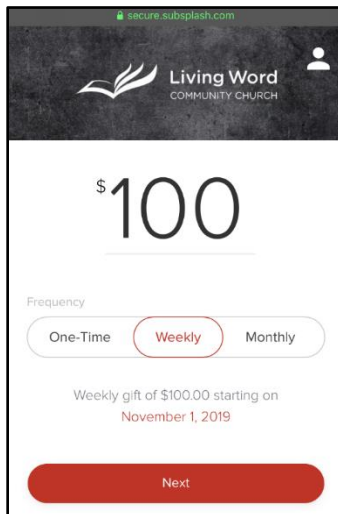

 SUBSPASH®

You will receive an email containing a 4-digit verification code. Enter the code on the next screen.

The screenshot shows a mobile app interface for email verification. The top header is red with the text 'Verify email' and a user profile icon. The main content area is white and contains the instruction 'Confirm your email by entering the code sent to sample@email.com'. Below this is an 'Email code' input field. A 'Resend Code?' link is centered below the input field. At the bottom, a red 'Next' button is displayed.

secure.subsplash.com

Verify email

Confirm your email by entering the code sent to **sample@email.com**

Email code

[Resend Code?](#)

Next

Set Up LWCC Online Giving Account

Once the account has been established, select **Payment methods** to link either a debit or credit card, or a bank account to your LWCC online giving account.

Follow the instructions to enter your payment information and other personal information.

Once you have completed the set up process, you will return to the home page to initiate your gift.

Enter the **Dollar Amount** of your gift, choose the **Frequency** of the gift and then click **Next**.